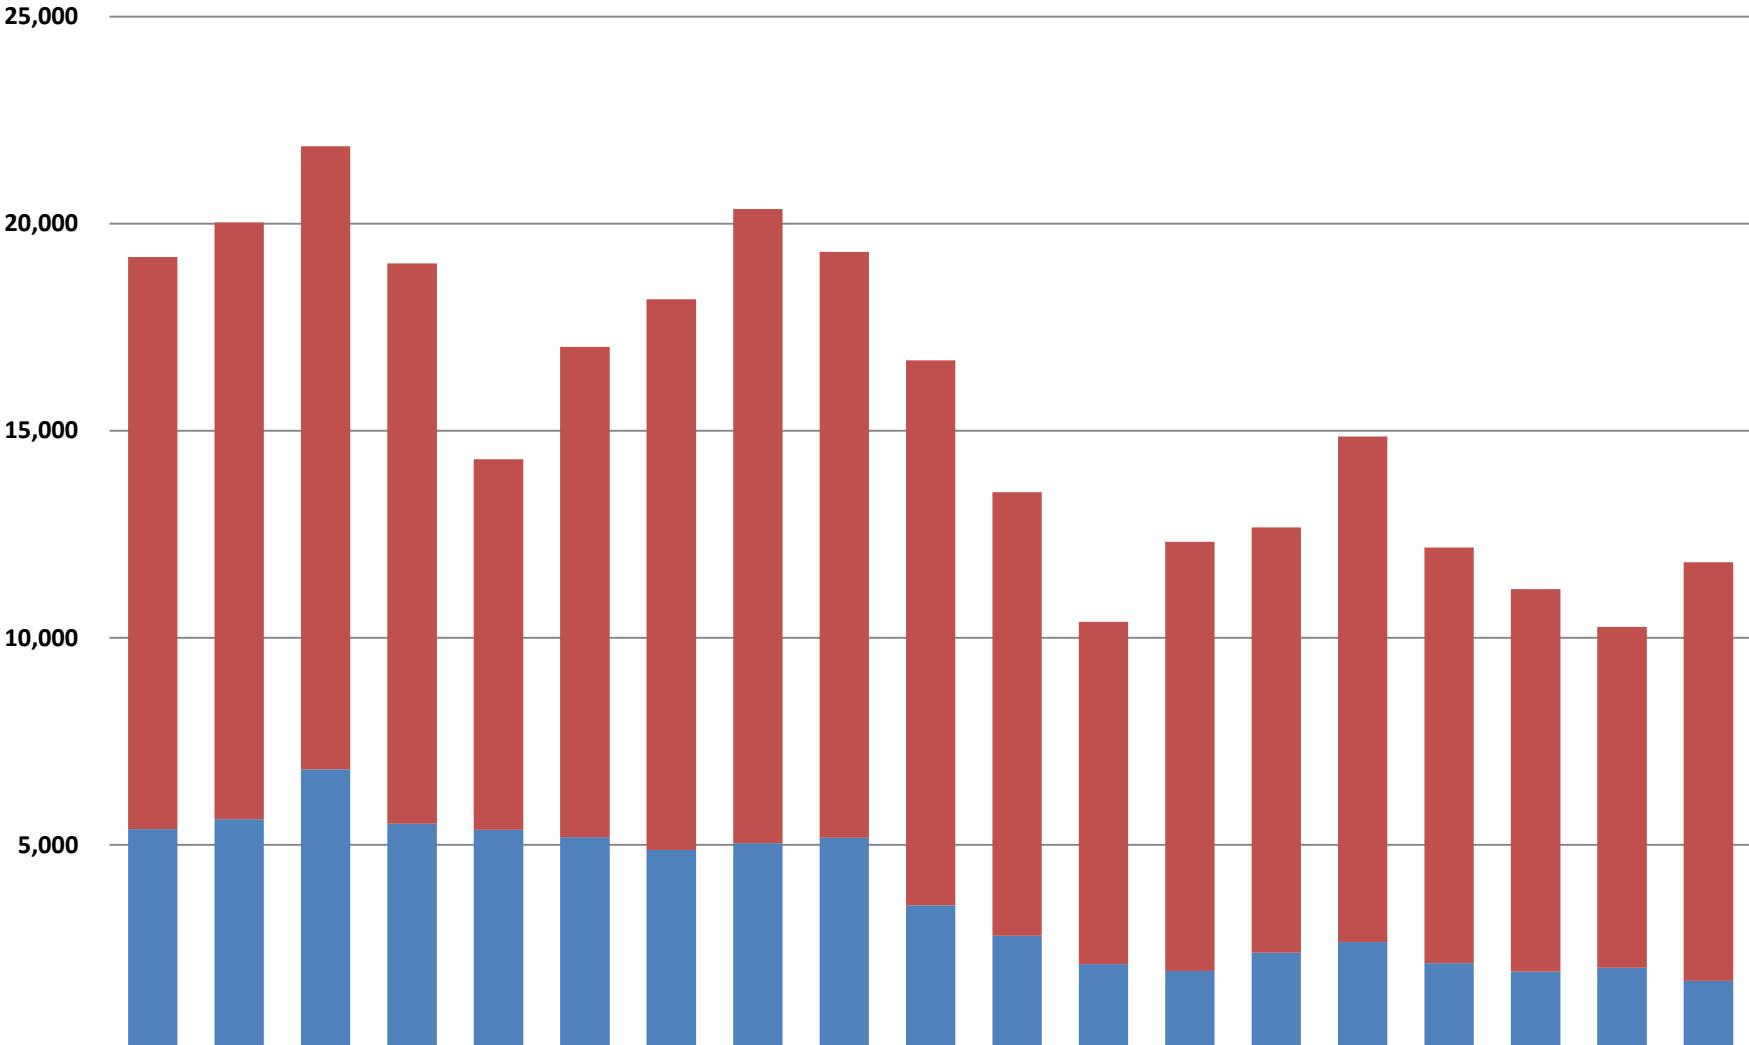

Enrollment Compared to SSEC Estimates

January 2009 - June 2011

Application Volume

January 2009- July 2010

	January	February	March	April	May	June	July	August	September	October	November	December	January	February	March	April	May	June	July
■ Web	13,814	14,417	15,050	13,541	8,948	11,844	13,304	15,319	14,150	13,164	10,714	8,265	10,365	10,269	12,215	10,045	9,236	8,227	10,113
■ Paper	5,381	5,616	6,826	5,506	5,364	5,185	4,872	5,039	5,172	3,539	2,803	2,119	1,957	2,396	2,646	2,136	1,936	2,033	1,713