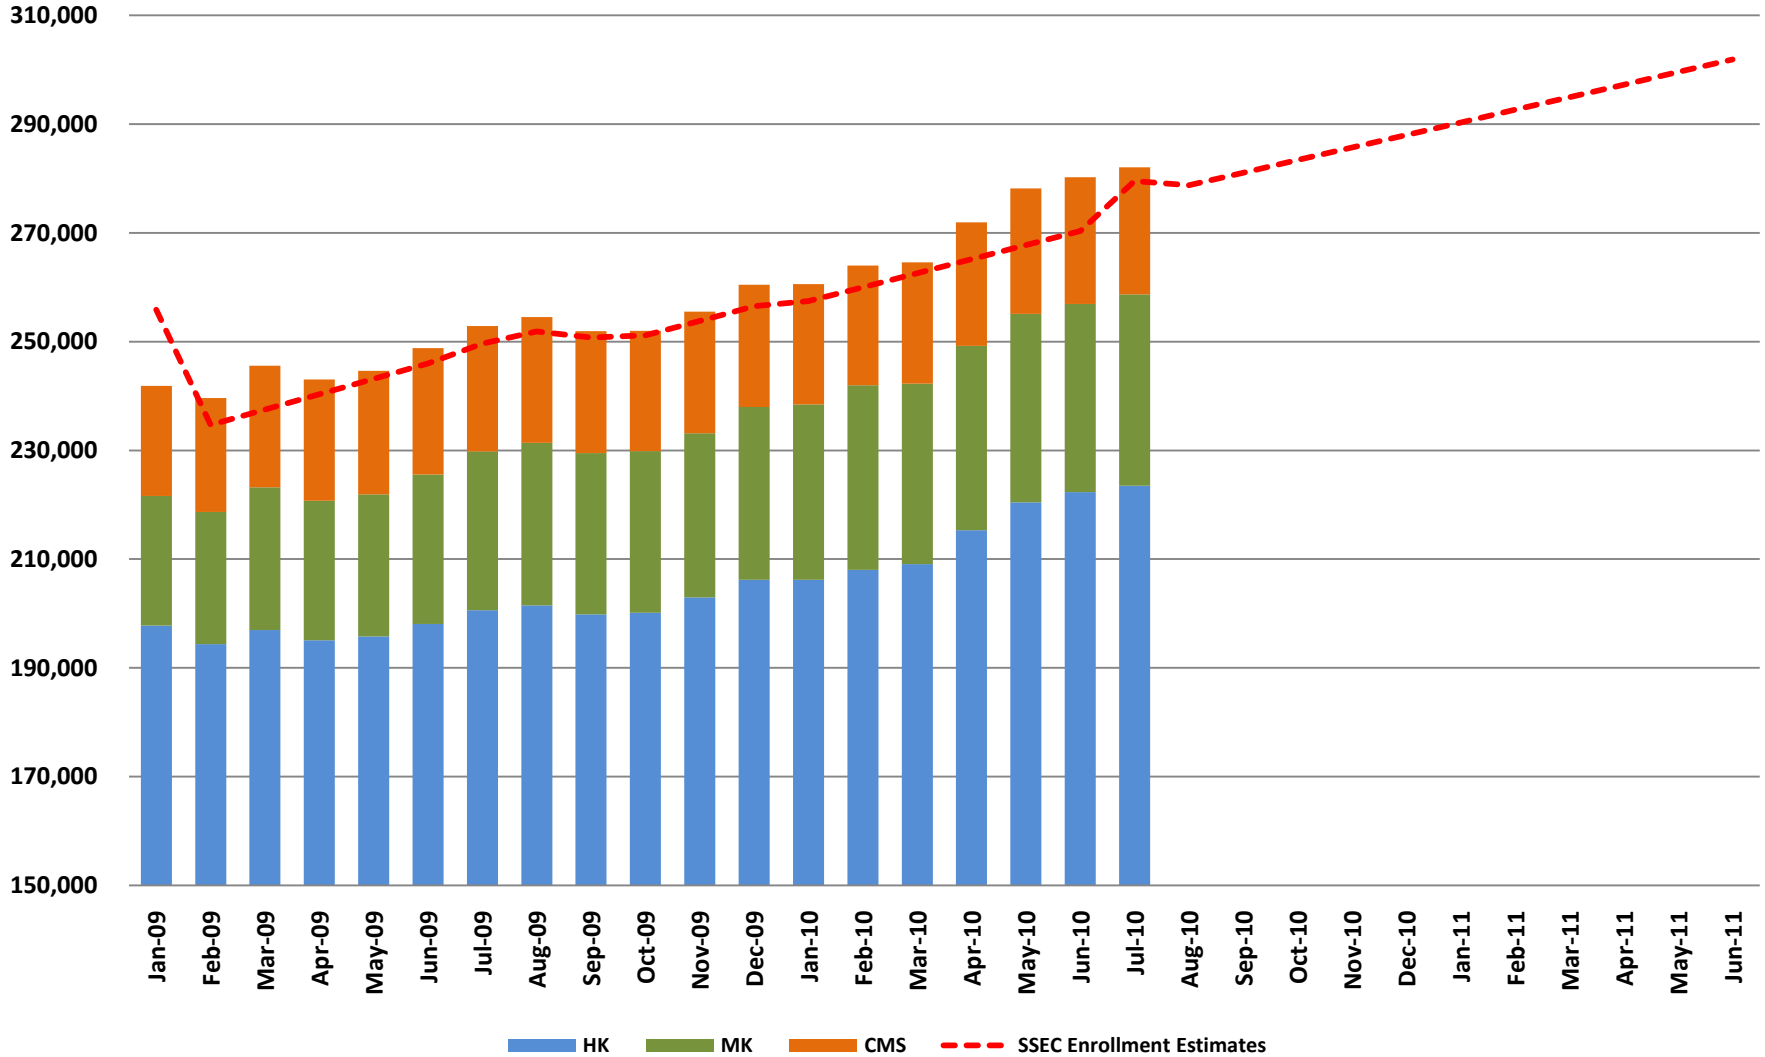

Enrollment Compared to SSEC Estimates

January 2009 - June 2011

Application Volume

January 2009- July 2010

	January	February	March	April	May	June	July	August	September	October	November	December	January	February	March	April	May	June	July
■ Web	13,814	14,417	15,050	13,541	8,948	11,844	13,304	15,319	14,150	13,164	10,714	8,265	10,365	10,269	12,215	10,045	9,236	8,227	10,113
■ Paper	5,381	5,616	6,826	5,506	5,364	5,185	4,872	5,039	5,172	3,539	2,803	2,119	1,957	2,396	2,646	2,136	1,936	2,033	1,713