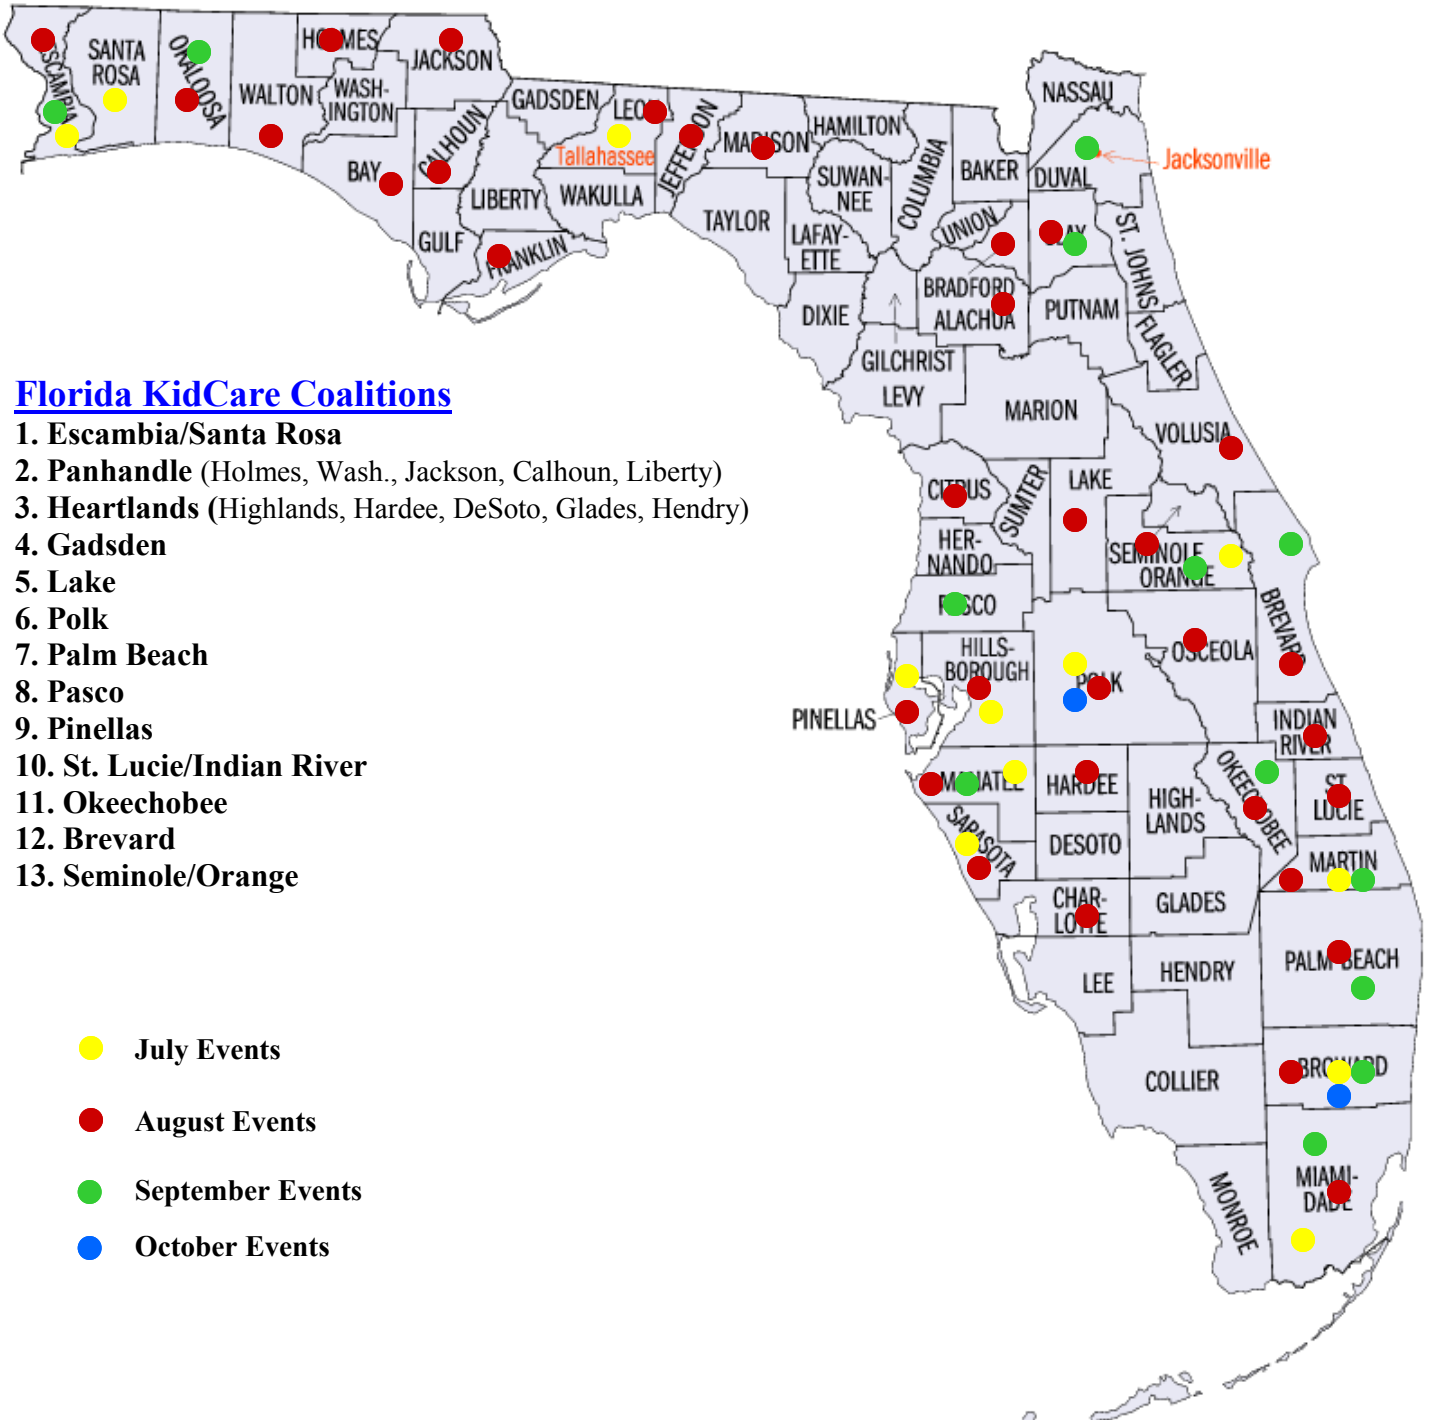

# Florida County Map of Back-to-School Events

8/18/09\_rkm

Florida Covering Kids and Families  
 rmorris1@health.usf.edu 813.974.1449

## Counties Hosting Events in July

- Escambia
- Santa Rosa
- Leon
- Orange
- Polk
- Hillsborough
- Pinellas
- Manatee
- Sarasota
- Martin
- Broward
- Miami-Dade

## Counties Hosting Events in August

- Escambia
- Okaloosa
- Walton
- Holmes
- Franklin
- Leon
- Jefferson
- Madison
- Bradford
- Clay
- Alachua
- Volusia
- Citrus
- Orange
- Osceola
- Brevard
- Polk
- Hillsborough
- Pinellas
- Manatee
- Sarasota
- Hardee
- Charlotte
- Okeechobee
- Indian River
- St. Lucie
- Martin
- Palm Beach
- Broward
- Miami-Dade

## Counties Hosting Events in September

- Escambia
- Okaloosa
- Duval
- Clay
- Pasco
- Orange
- Brevard
- Manatee
- Okeechobee
- Martin
- Palm Beach
- Broward
- Miami-Dade